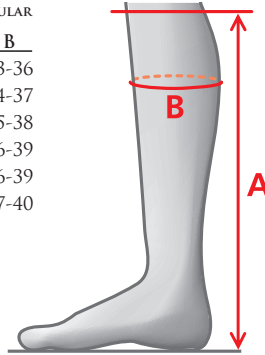

SIZE CHARTS - TALL BOOTS

MEASUREMENTS – ACTIVE WINTER HIGH

REGULAR - REGULAR			REGULAR - REGULAR			REGULAR - WIDE			REGULAR - WIDE			SHORT - REGULAR				
SIZE	A	B	SIZE	A	B	SIZE	A	B	SIZE	A	B	SIZE	A	B		
36	42	33-36	MENS VERSION	37	44	41-44	37	44	41-44	MENS VERSION	36	39	35-38			
37	44	35-38		42	47	37-40	38	45	42-45		42	47	42-45	37	41	36-39
38	45	36-39		43	47	38-41	39	46	42-45		43	47	43-46	38	42	37-40
39	46	37-40		44	47	39-42	40	46	43-46		44	47	44-47	39	43	37-40
40	46	38-41		45	48	40-43	41	46	43-46		45	48	45-48	40	43	38-41
41	46	39-42		46	48	41-44	42	47	44-47		46	48	46-49	41	43	39-42
42	47	40-43					43	47	44-47							
43	47	41-44														

- 01326 REGULAR/WIDE 37-42
- 01358 REGULAR/REGULAR 36-43
- 01359 SHORT/REGULAR 36-41
- 01427 REGULAR/REGULAR 42-46
- 01428 REGULAR/WIDE 42-46

MEASUREMENTS – ARCTICA

REGULAR - REGULAR			REGULAR - WIDE			SHORT - REGULAR		
SIZE	A	B	SIZE	A	B	SIZE	A	B
36	44	33-36	37	45	41-44	36	40	35-38
37	45	35-38	38	46	42-45	37	41	36-39
38	46	36-39	39	47	42-45	38	42	37-40
39	47	37-40	40	47	43-46	39	43	37-40
40	47	38-41	41	47	43-46	40	43	38-41
41	47	39-42	42	48	44-47	41	43	39-42
42	48	40-43	43	48	44-47			
43	48	41-44						

- 02218 REGULAR/REGULAR 36-43
- 02219 REGULAR/WIDE 37-43
- 02222 SHORT/REGULAR 36-41

MEASUREMENTS – AURORA

REGULAR - REGULAR			REGULAR - NARROW			REGULAR - EXTRA NARROW			REGULAR - WIDE			SHORT - REGULAR		
SIZE	A	B	SIZE	A	B	SIZE	A	B	SIZE	A	B	SIZE	A	B
36	44	33-36	36	45	31-34	37	45	29,5-32,5	37	45	39-42	36	40	33-36
37	45	34-37	37	46	31-34	38	46	30,5-33,5	38	46	40-43	37	41	34-37
38	46	35-38	38	46	32-35	39	46	30,5-33,5	39	47	40-43	38	42	35-38
39	47	36-39	39	47	33-36	40	47	31,5-34,5	40	47	41-44	39	43	36-39
40	47	37-40	40	48	34-37	41	47	31,5-34,5	41	47	41-44	40	43	36-39
41	47	38-41	41	49	35-38	42	47	32,5-35,5	42	48	42-45	41	44	37-40
42	48	39-42	42	50	36-39									
43	49	40-43												