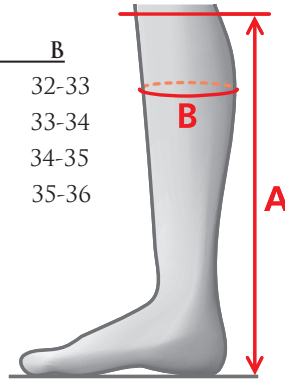

07087 S-XL

SIZE CHARTS - YOUTH

MEASUREMENTS – ACTIVE WINTER YOUNG

REGULAR - REGULAR

SIZE	A	B
35/36	38	29-32
36/37	40	30-33
37/38	42	32-35
38/39	43	33-36
39/40	44	33-36
40/41	46	34-37
41/42	47	35-38

DOUBLE
SIZE

02223 35/36-38/39

MEASUREMENTS – VEGANZA YOUNG

REGULAR - REGULAR

SIZE (CM)	UK	US	A	B
33/34	1/2	2/3	34	28-29
34/35	2/2,5	3/4	36	29-30
35/36	2,5/3,5	4/5	38	30-31
36/37	3,5/4	5/6	41	31-32
37/38	4/5	6/7	42	32-33
38/39	5/5,5	7/8	43	33-34
39/40	5,5/6,5	8/9	44	34-35

REGULAR - WIDE

SIZE (CM)	UK	US	A	B
36/37	3,5/4	5/6	41	32-33
37/38	4/5	6/7	42	33-34
38/39	5/5,5	7/8	43	34-35
39/40	5,5/6,5	8/9	44	35-36

DOUBLE
SIZE

02199 REG/REG 33/34-39/40
02208 REG/WIDE 36/37-39/40

MEASUREMENTS – VENICE YOUNG

REGULAR - REGULAR

SIZE	A	B
35/36	38	29-30
36/37	40	30-31
37/38	42	31-32
38/39	42	32-33
39/40	43	33-34
40/41	45	33-34
41/42	47	34-35

DOUBLE
SIZE

01426 35-41

MEASUREMENTS – SOVEREIGN YOUNG

REGULAR - REGULAR

SIZE (CM)	UK	US	A	B
34/35	1,5/2,5	3/4	36	27-29
35/36	2,5/3,5	4/5	39	28-30
36/37	3,5/4	5/6	40	29-31
37/38	4/5	6/7	43	31-33
38/39	5/6	7/8	44	32-34
39/40	6/6,5	8/9	45	33-35